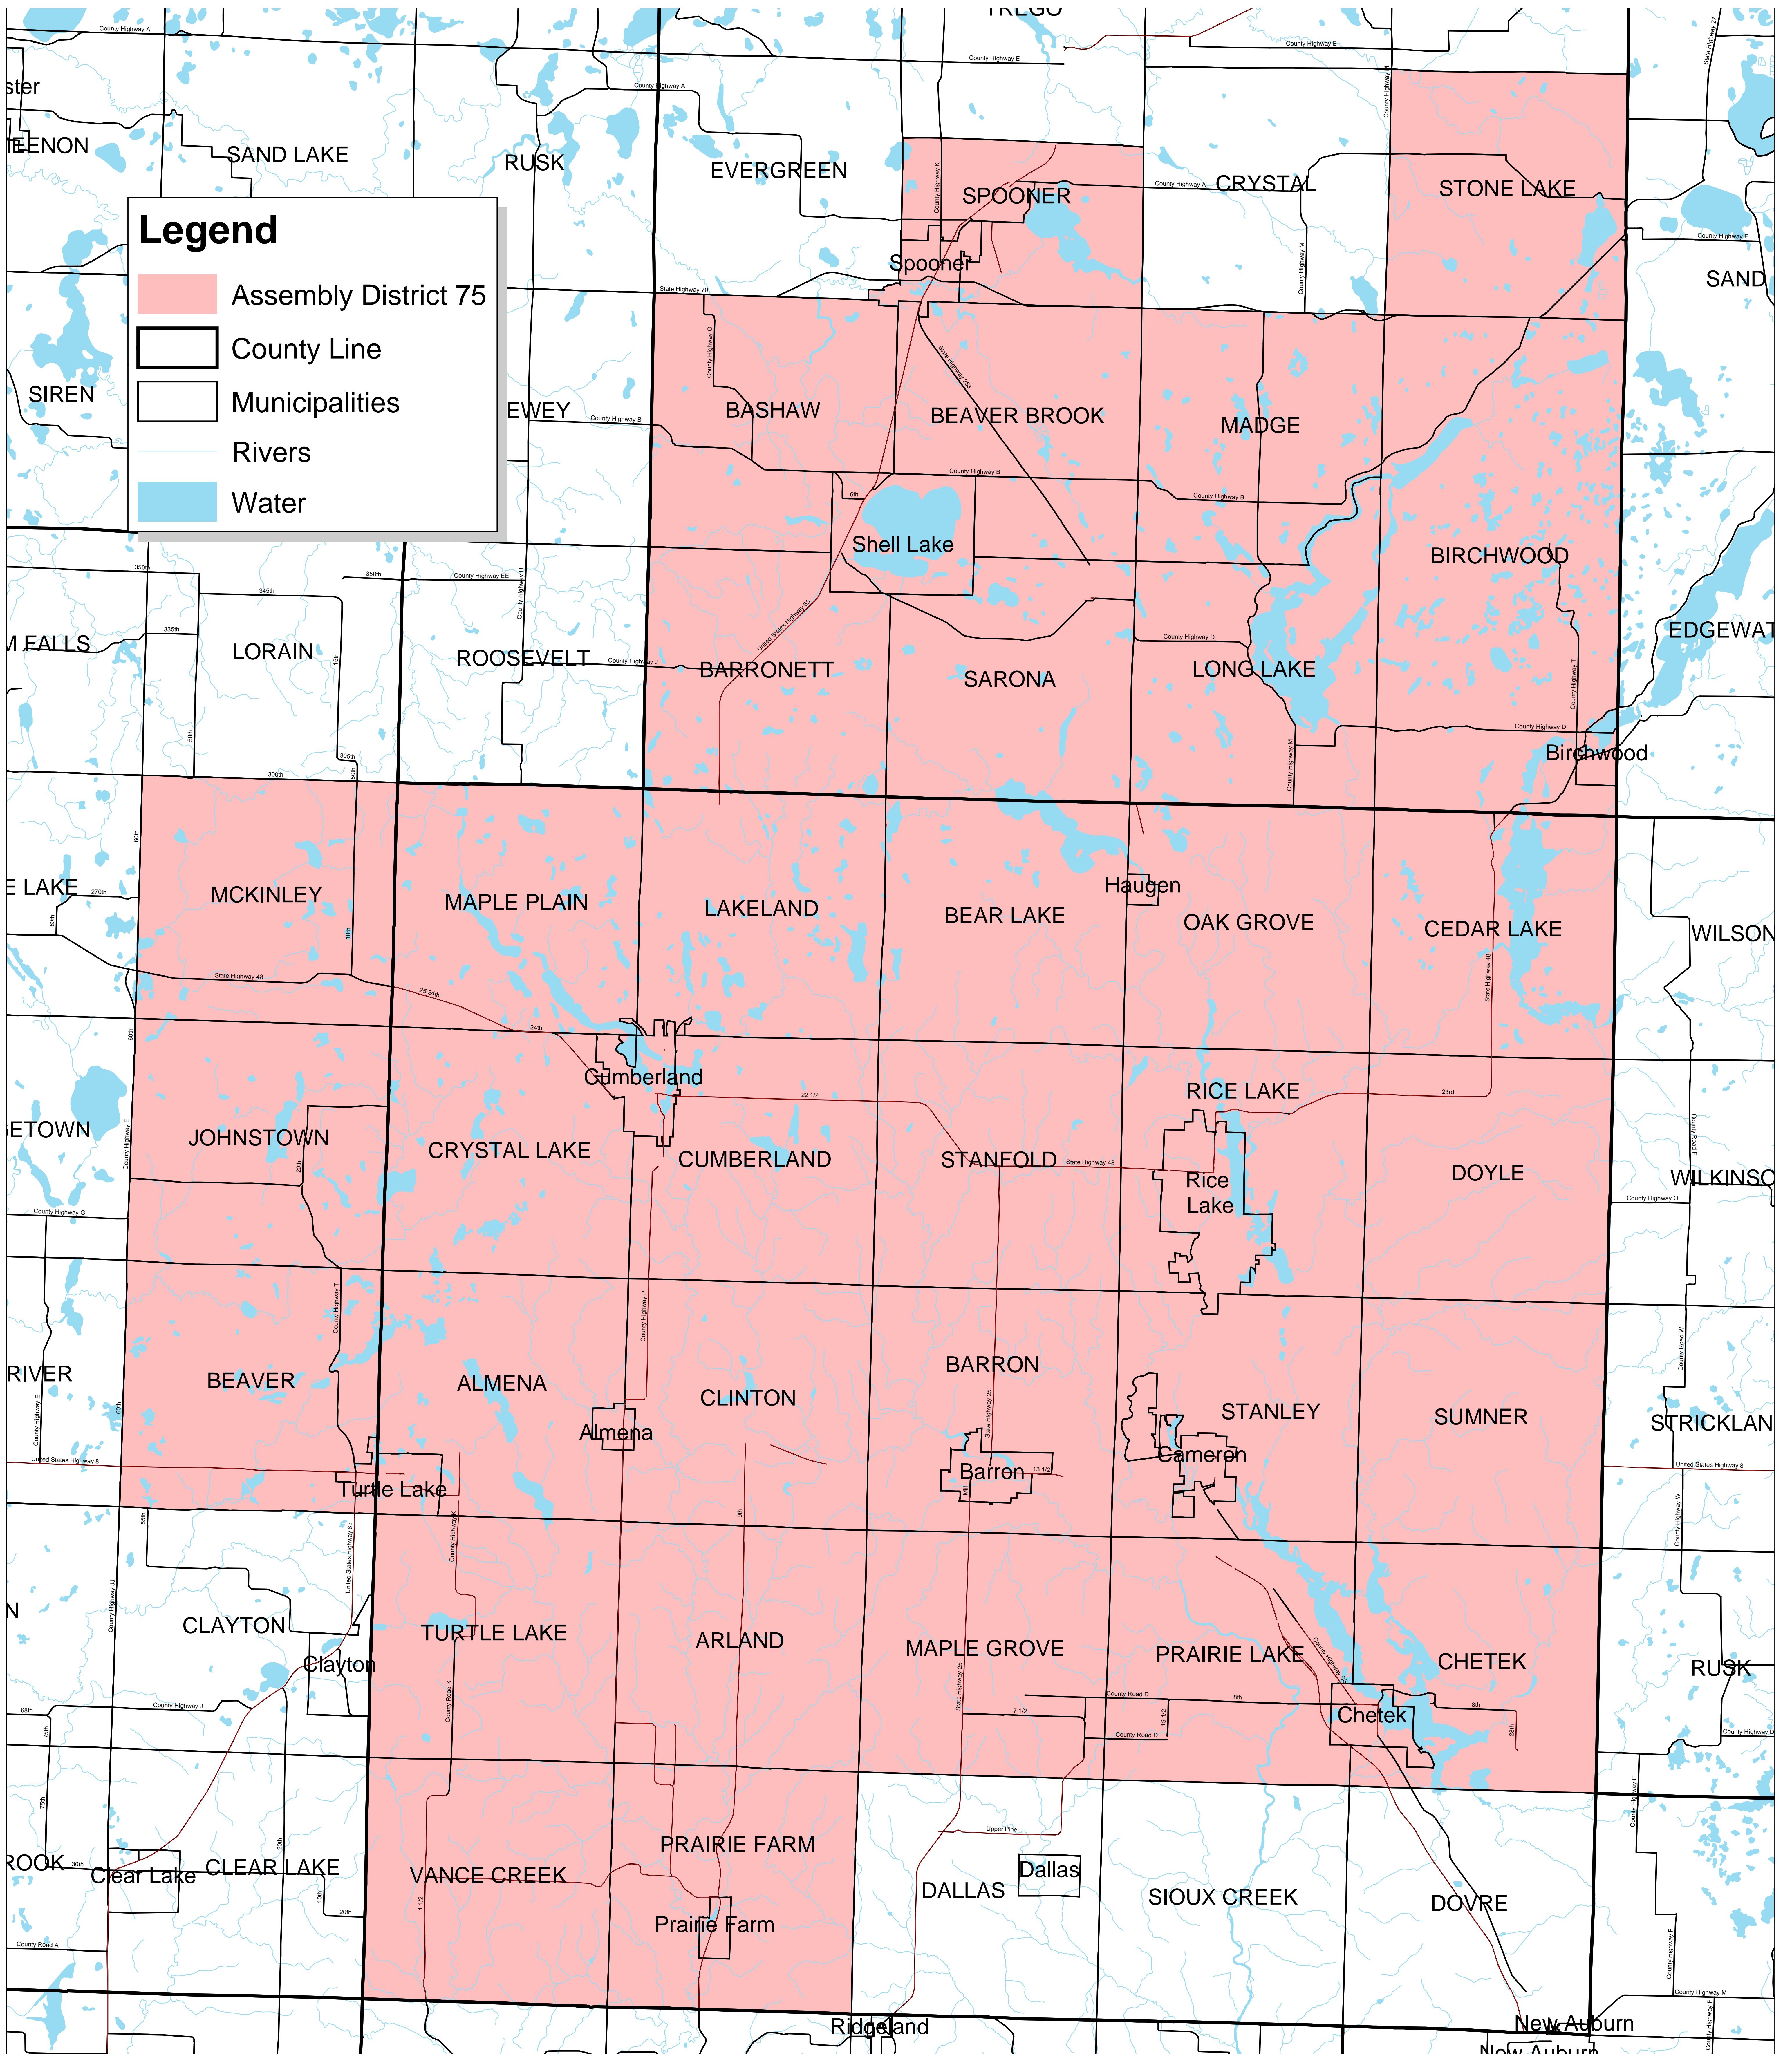

ASSEMBLY DISTRICT 75

Legend

- Assembly District 75
- County Line
- Municipalities
- Rivers
- Water